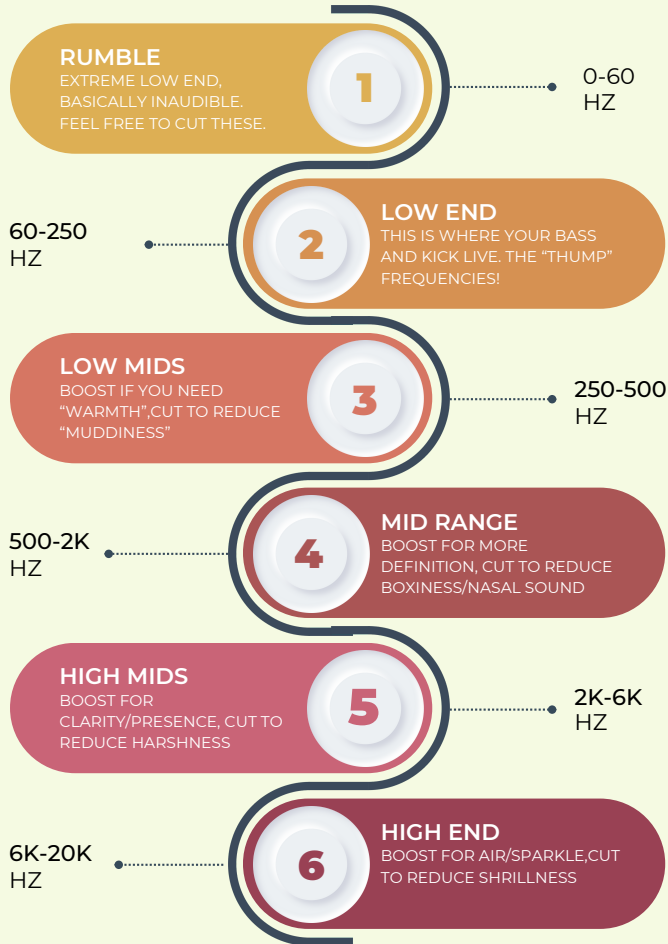

EQ CHEAT SHEET

FREQUENCIES

CONTROLS

- F FREQUENCY**
SELECT WHICH FREQUENCY YOU WANT TO BOOST OR CUT ON YOUR TRACK
- G GAIN**
CHOOSE HOW MANY DECIBELS YOU WANT TO BOOST OR CUT
- Q Q**
SET THE SLOPE OF YOUR EQ CURVE TO EFFECT EITHER BIG OR SMALL FREQ RANGES
- S SHAPE**
SELECT BETWEEN DIFFERENT SHAPES OF EQ CURVE. EXPLAINED BELOW!